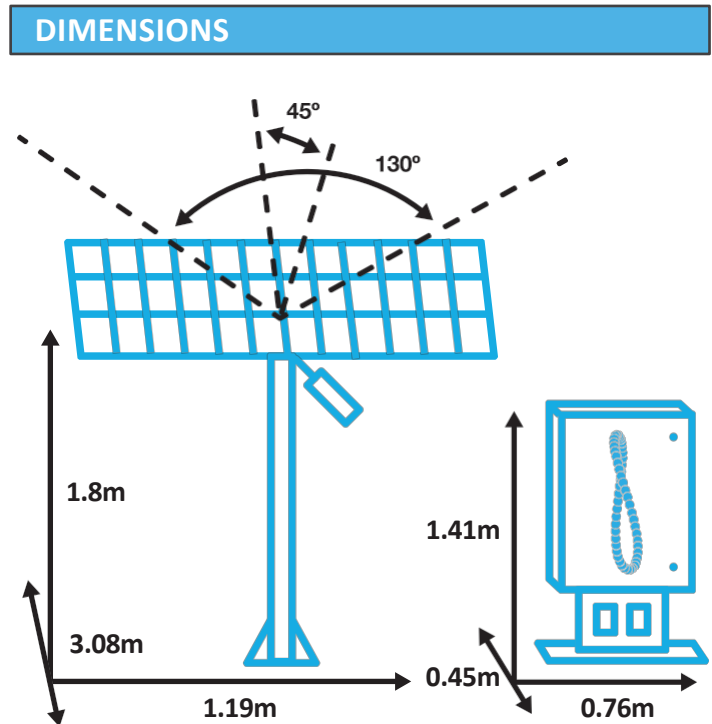

LEMA™ POWER SPECIFICATIONS

ELECTRIC POWER	
Max Daily Power	12kWhr
Max Daily Power *BeFi200	14kWhr *BeFi200
Max Battery Storage	8kWhr (Li-ion or Lead Acid)
Max AC Power Discharge	3.0kW (50hz 230V)
Peak Solar Generation	1.22kW
Peak Solar Generation	1.46kW *BeFi200

CONNECTIVITY	
Applications	iOS/Android/Windows
Network	Wifi/Bluetooth

ADD ON KIT – RUNNING WATER	
Max Water Head	180m
Max Water Flow	34,500 Liters/Day

USE CASE EXAMPLES

☀ ∞ hrs
⚡ 7.2 hrs

☀ ∞ hrs
⚡ 26.6 hrs

☀ ∞ hrs
⚡ 5.4 hrs

☀ ∞ hrs
⚡ 26.6 hrs

☀ 13 hrs
⚡ 5 hrs

LEMA is a sustainable technology company that focuses on innovative solutions to complex problems. We are a USA based company with global operations and a proud USAID partner.

FARM BUILT. FARM TESTED. FARM TOUGH.

To learn more visit www.lemma.io or email info@lemma.io

*BeFi200 are testing conditions specific to bifacial panels