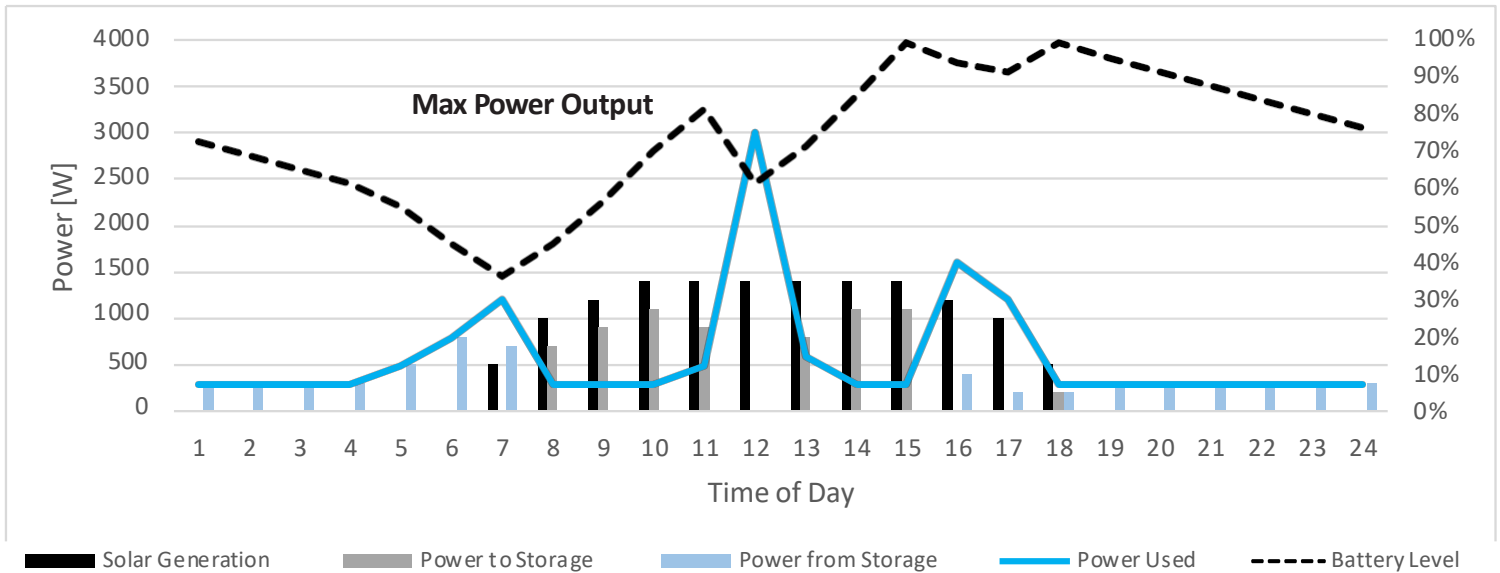

USE CASE EXAMPLE

APPLICATION EXAMPLES

SCHOOLS

HOMESTEADS

FARMS

ORCHARD IRRIGATION

HEALTHCARE CENTERS